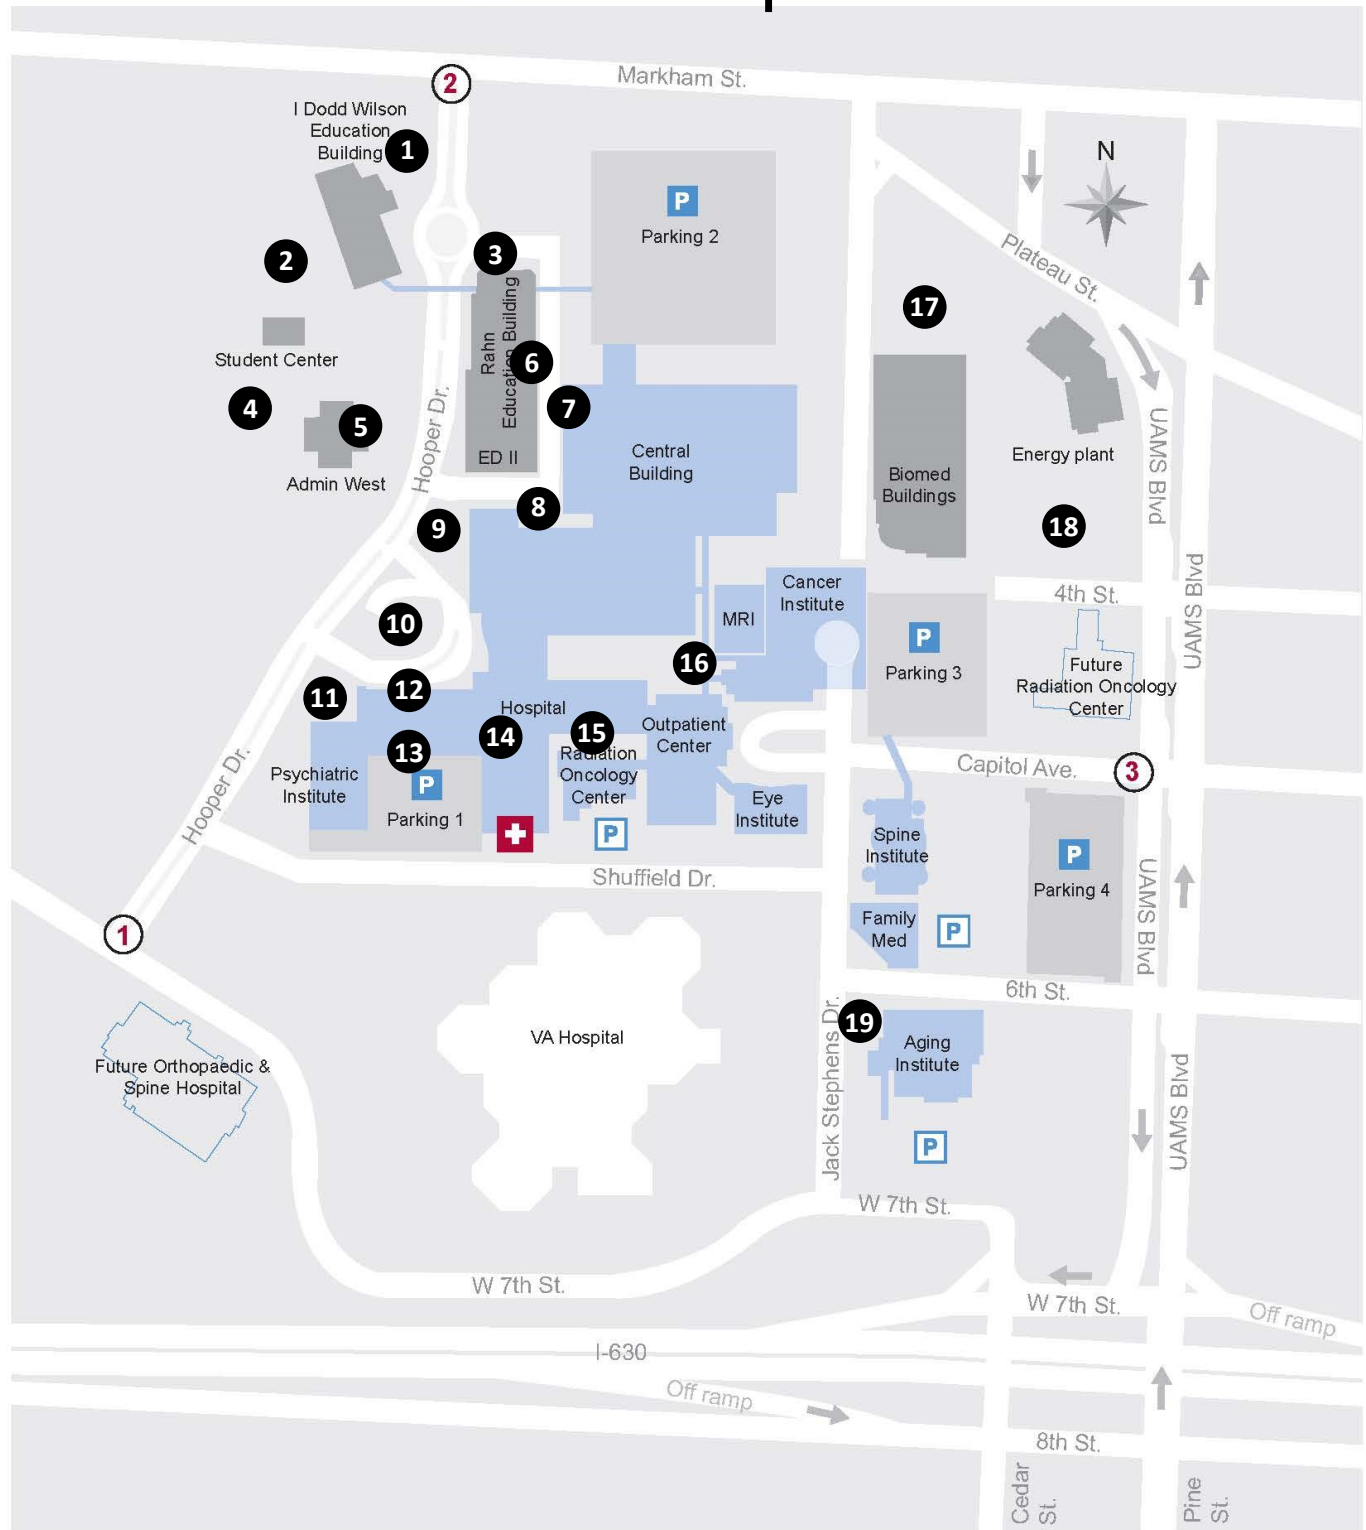

Outdoor Relaxation Spaces

Emergency Parking Relaxation Space

- | | | |
|-------------------------------------|---|--|
| 1 IDW Wooded Area | 8 Shorey Entrance | 14 Hospital 4th Floor Healing Garden |
| 2 IDW/CHP Garden | 9 Future Nurses Garden | 15 Anna Mae Garden at ROC |
| 3 Rahn Building Balconies | 10 Hospital Fountain | 16 MRI Garden |
| 4 CHP Courtyards | 11 PRI Garden | 17 Biomed 2 Garden |
| 5 Admin West Covered Portico | 12 Hospital Entrance Covered Portico | 18 Outdoor Fitness Court/Walking Path |
| 6 EDII Covered Portico | 13 Parking 1 Entrance | 19 Aging Institute Garden |
| 7 Chancellor's Garden | | |