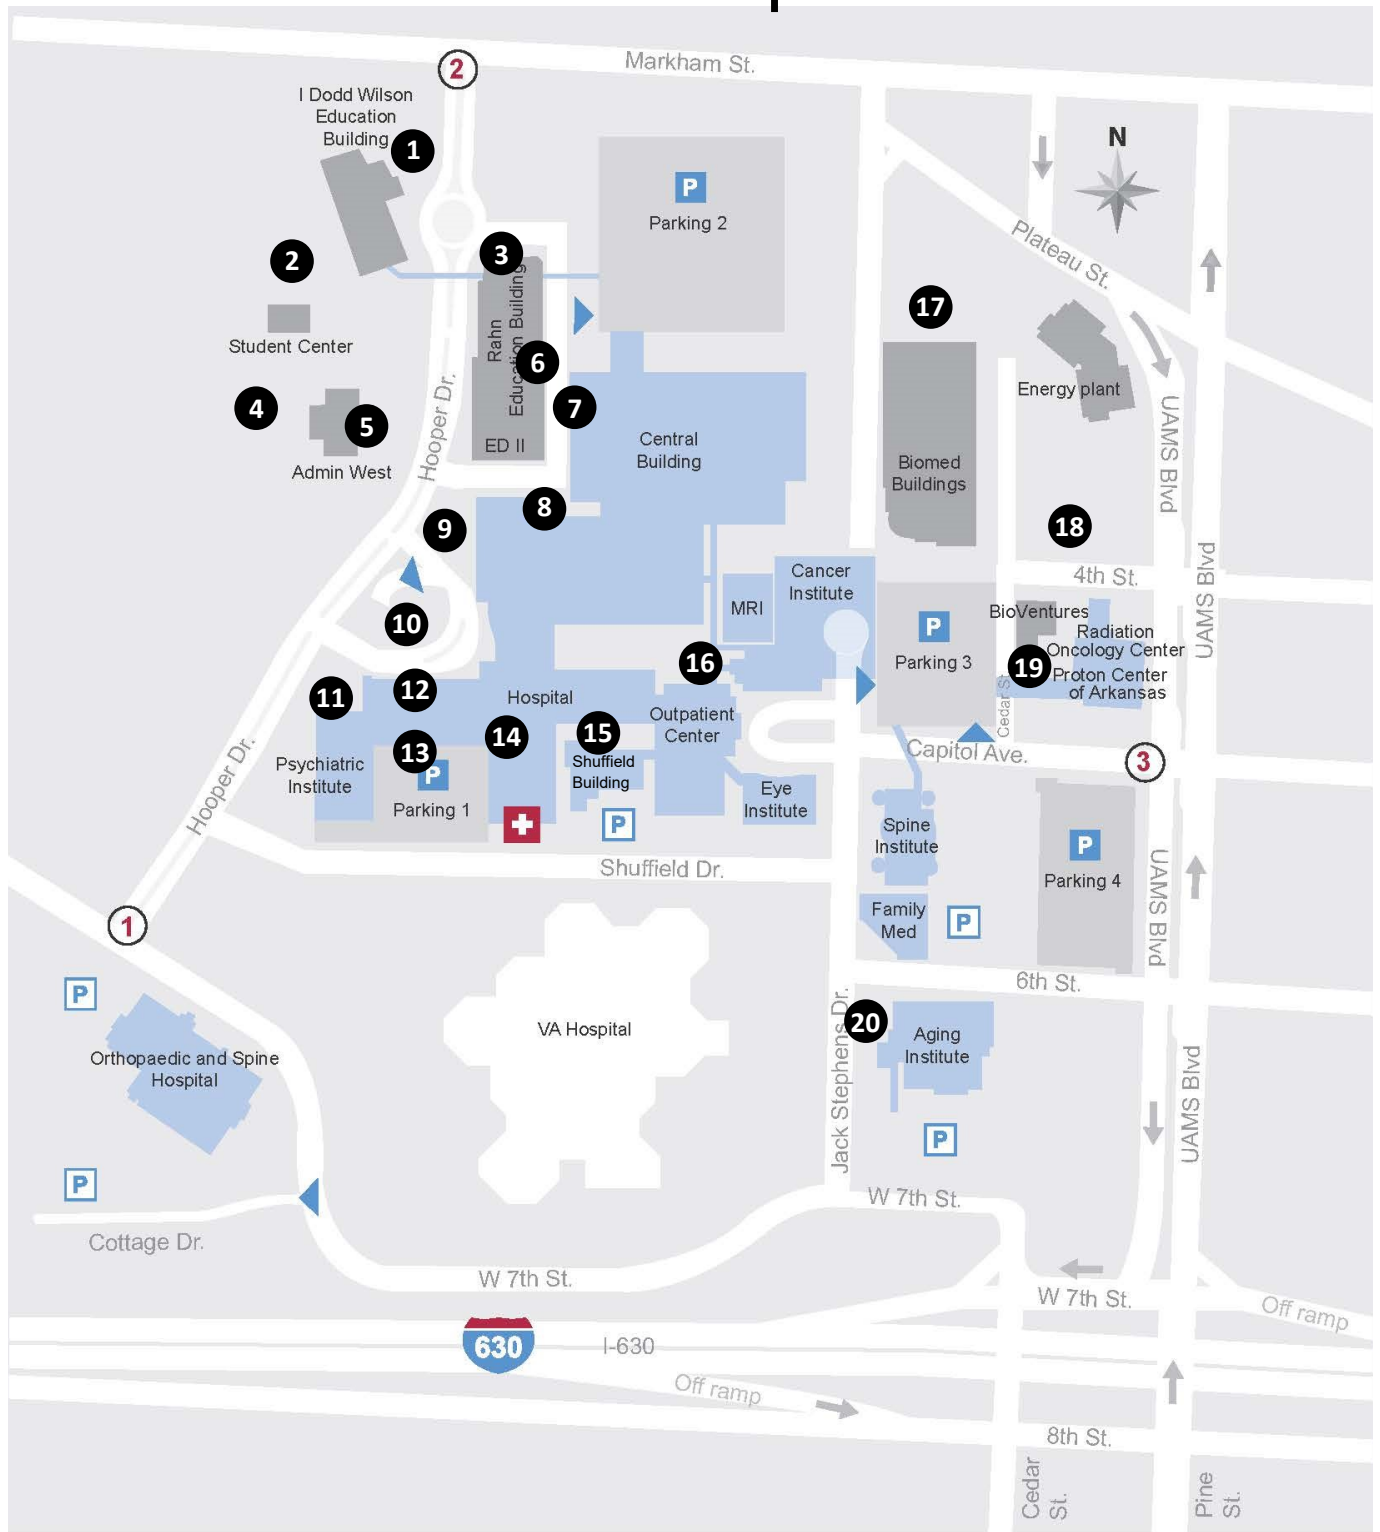

Outdoor Relaxation Spaces

Emergency Parking Relaxation Space

- | | | |
|-------------------------------------|---|---|
| 1 IDW Wooded Area | 8 Shorey Entrance | 15 Anna Mae Garden at Shuffield Building |
| 2 IDW/CHP Garden | 9 Future Nurses Garden | 16 MRI Garden |
| 3 Rahn Building Balconies | 10 Hospital Fountain | 17 Biomed 2 Garden |
| 4 CHP Courtyards | 11 PRI Garden | 18 Outdoor Fitness Court/Walking Path |
| 5 Admin West Covered Portico | 12 Hospital Entrance Covered Portico | 19 Aging Institute Garden |
| 6 EDII Covered Portico | 13 Parking 1 Level 4 Hospital Entrance | 20 Radiation Oncology Center Garden |
| 7 Chancellor's Garden | 14 Hospital 4th Floor Healing Garden | |